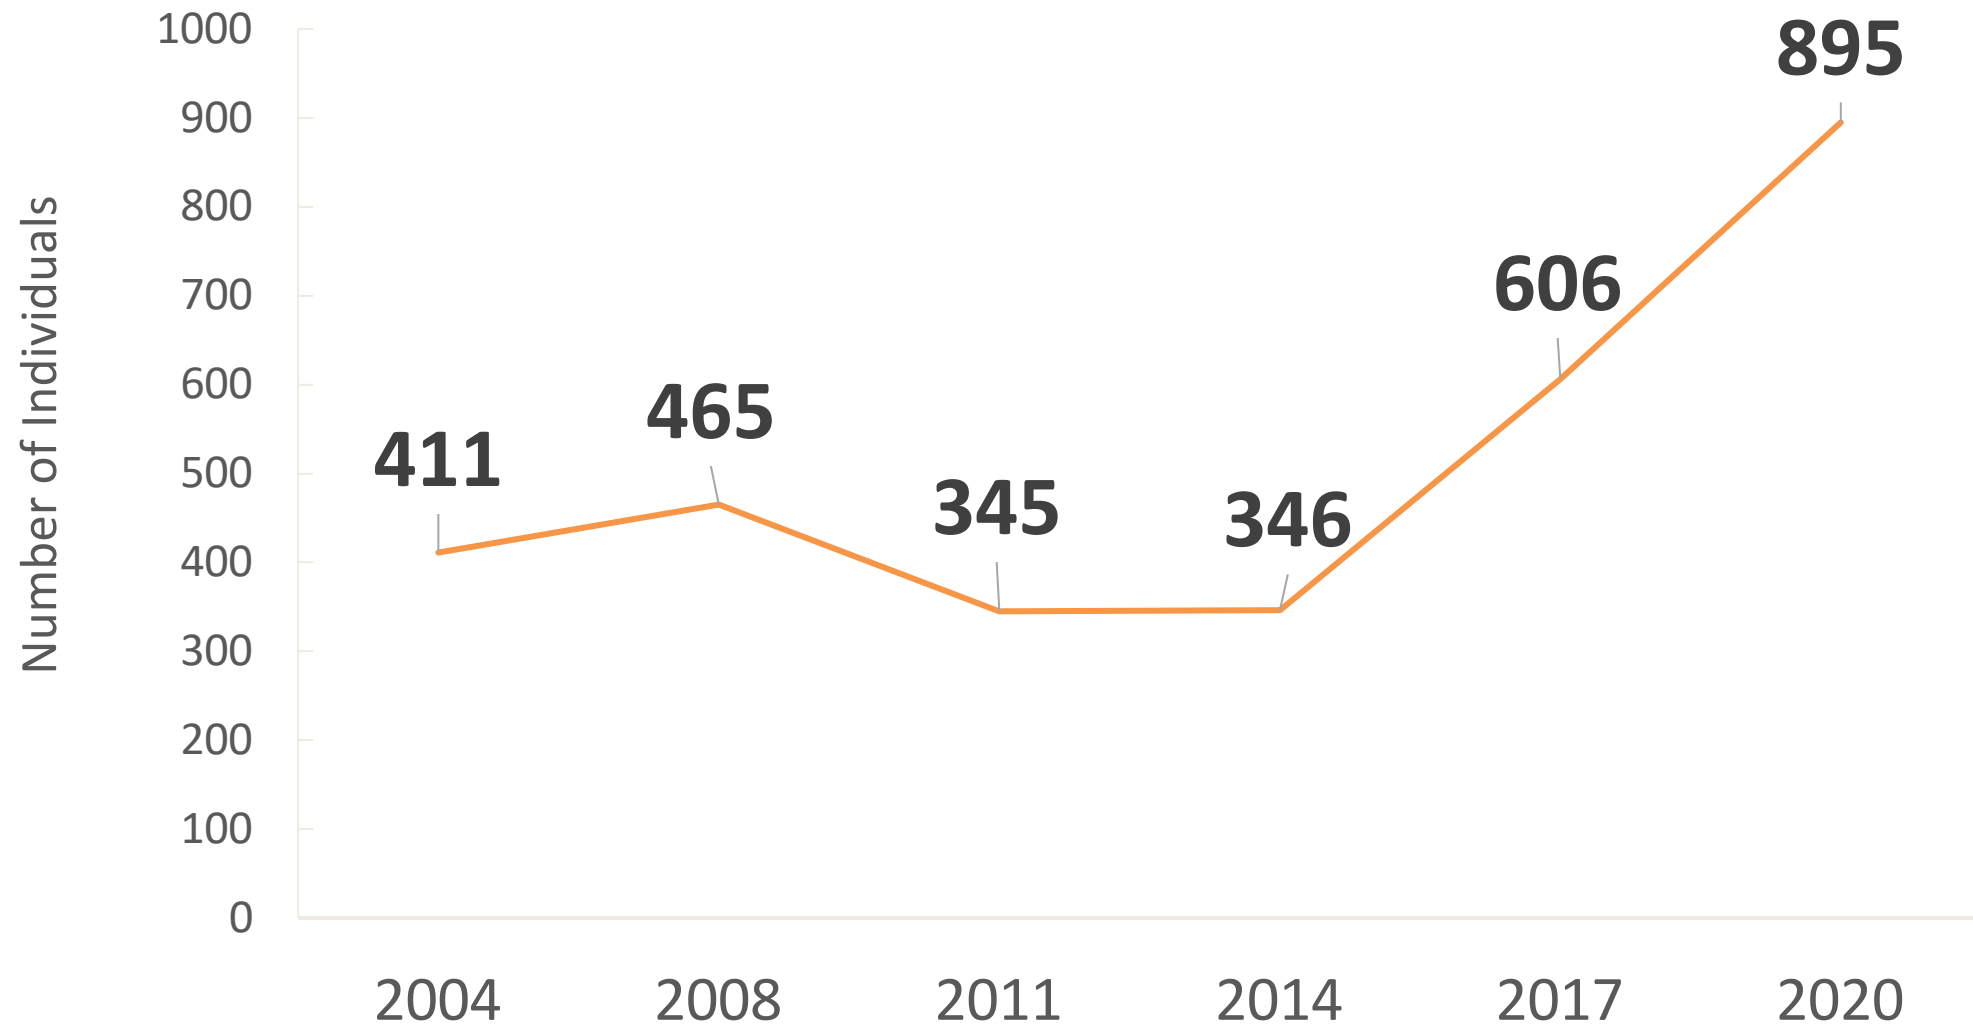

# Rural Homelessness

*Fraser Valley Regional District*

April 4, 2023

# FVRD Regional Homeless Point-in-Time Counts

**48%**  
3-year increase  
(2017-2020)

**159%**  
6-year increase  
(2014-2020)

# FVRD Regional Homeless Point-in-Time Counts