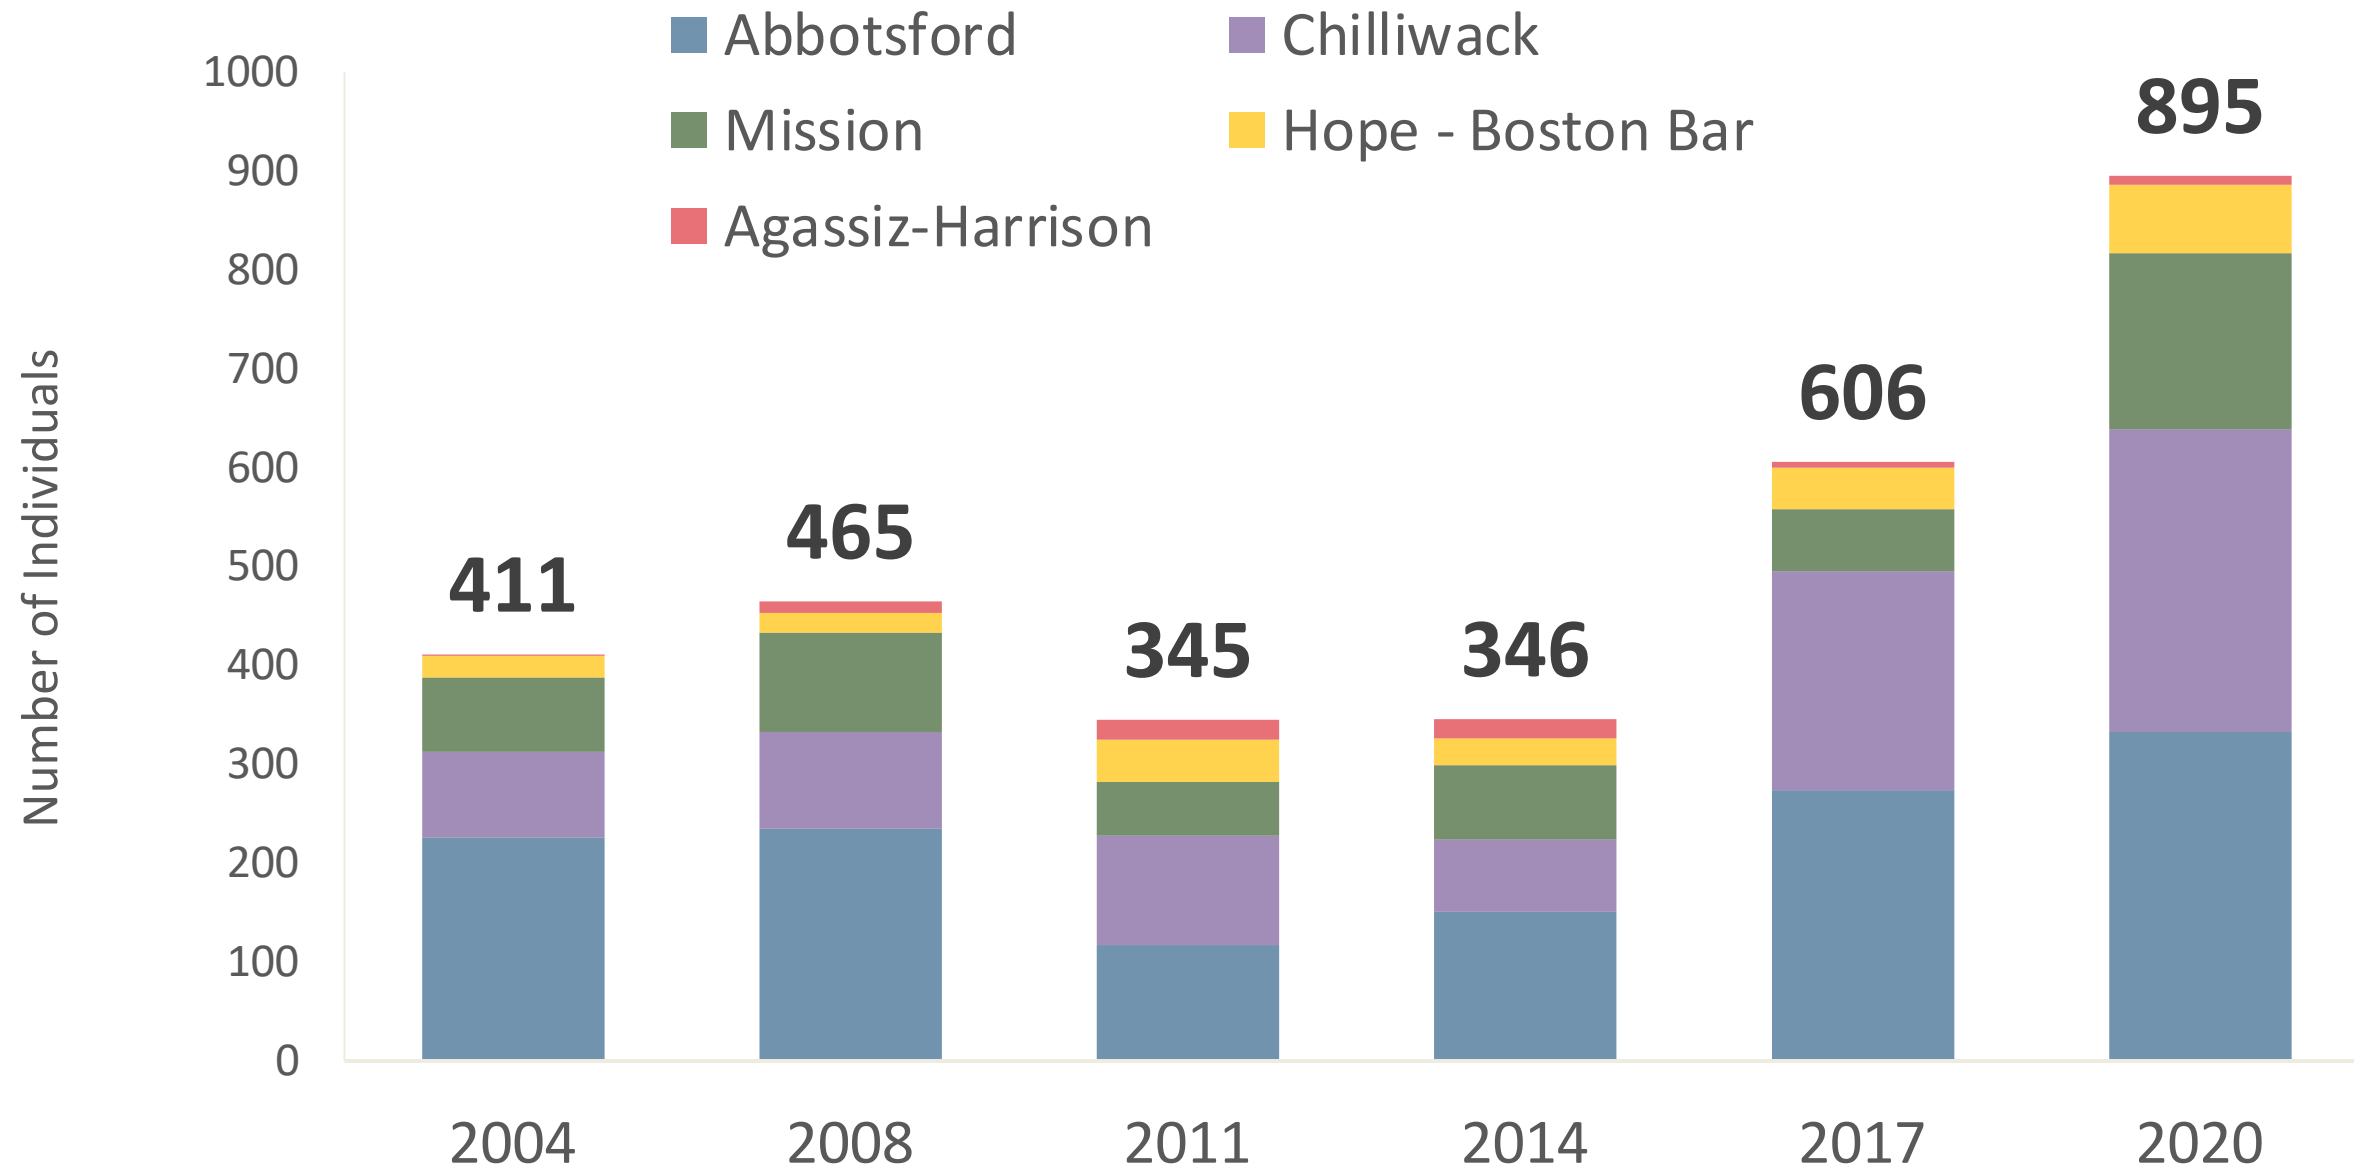

# Rural Homelessness

*Fraser Valley Regional District*

April 4, 2023

# FVRD Regional Homeless Point-in-Time Counts

**48%**  
3-year increase  
(2017-2020)

**159%**  
6-year increase  
(2014-2020)

# FVRD Regional Homeless Point-in-Time Counts

# Chilliwack River Valley, Dec 2022

Photo Source/Credit: Chilliwack Progress, Dec 29, 2022, Ross Aikenhead